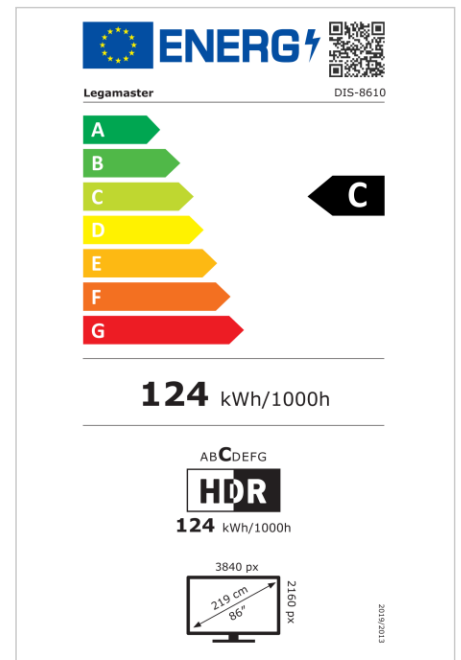

- Free OTA Updates
- Landscape/Portrait Support
- Haze level 25%
- Integrated Videowall tool up to 3x3
- Integrated rotation sensor
- Compatible with E-Share Casting solution
- Android 11
- USB-C (65W + DP 1.2)
- 1x HDMI Output
- 3x HDMI inputs
- OPS Slot

Art.No. **7-805110-86**

GTIN **8713797106917**

DISCOVER 2 professional display

DIS-8610

Display

- Display diagonal: 86 inch
- Display technology: LCD
- Panel type: IPS
- Backlight type: Direct LED
- Display resolution: 3840 x 2160 px | 4K Ultra HD
- Display brightness: 450 cd/m²
- Display number of colours: 1.073 billion colours
- Contrast ratio (static): 1200:1
- Display refresh rate: 60 fps
- Response time: 8 ms
- Viewing angle: H: 178° / V: 178°
- Display control: IR remote controller, Ethernet, RS-232C
- Lifespan: 50000 Hours
- Durability: 18/7
- Screen orientation: Landscape, Portrait

Power

- Power supply: AC | 100 - 240 V | 50/60 Hz
- Power consumption (sleep mode): 0.5 W
- Power consumption (standby): 0.5 W
- Energy efficiency class (HDR): C
- Energy efficiency scale: A to G

Operational conditions